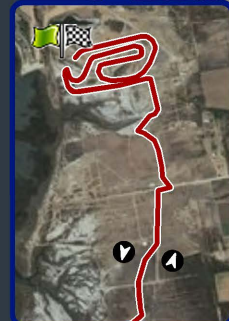

May 29th - June 2nd, 2019 in Ensenada, Baja California, Mexico

Single Loop Race, 487.11 Miles

Start and Finish in Ensenada

Map is presented by

SCORE BAJA 500

"51st" MONSTER ENERGY

BFGoodrich Tires

MONSTER ENERGY

RACELINE WHEELS

POLARIS

RZR

KING OFF-ROAD RACING SHOCKS.

VP RACING FUELS

LUCERNA Hotels & Resorts

WORLD GAMES

LUCAS OIL

Satellite PhoneStore.com

Baja Norte

TECHNOVISION

ENSENADA "ALMA GEMELA" DE LA CALIFORNIA

RONDO DEL VALLE

VR

Legend

- ✓ Check Point
- ▲ Course Direction
- Race Mile
- 🚩 Start and Finish
- Course
- Speed Zone Area

Cohabuso Junction
Sportman Short Cut (60 MPH Limit)