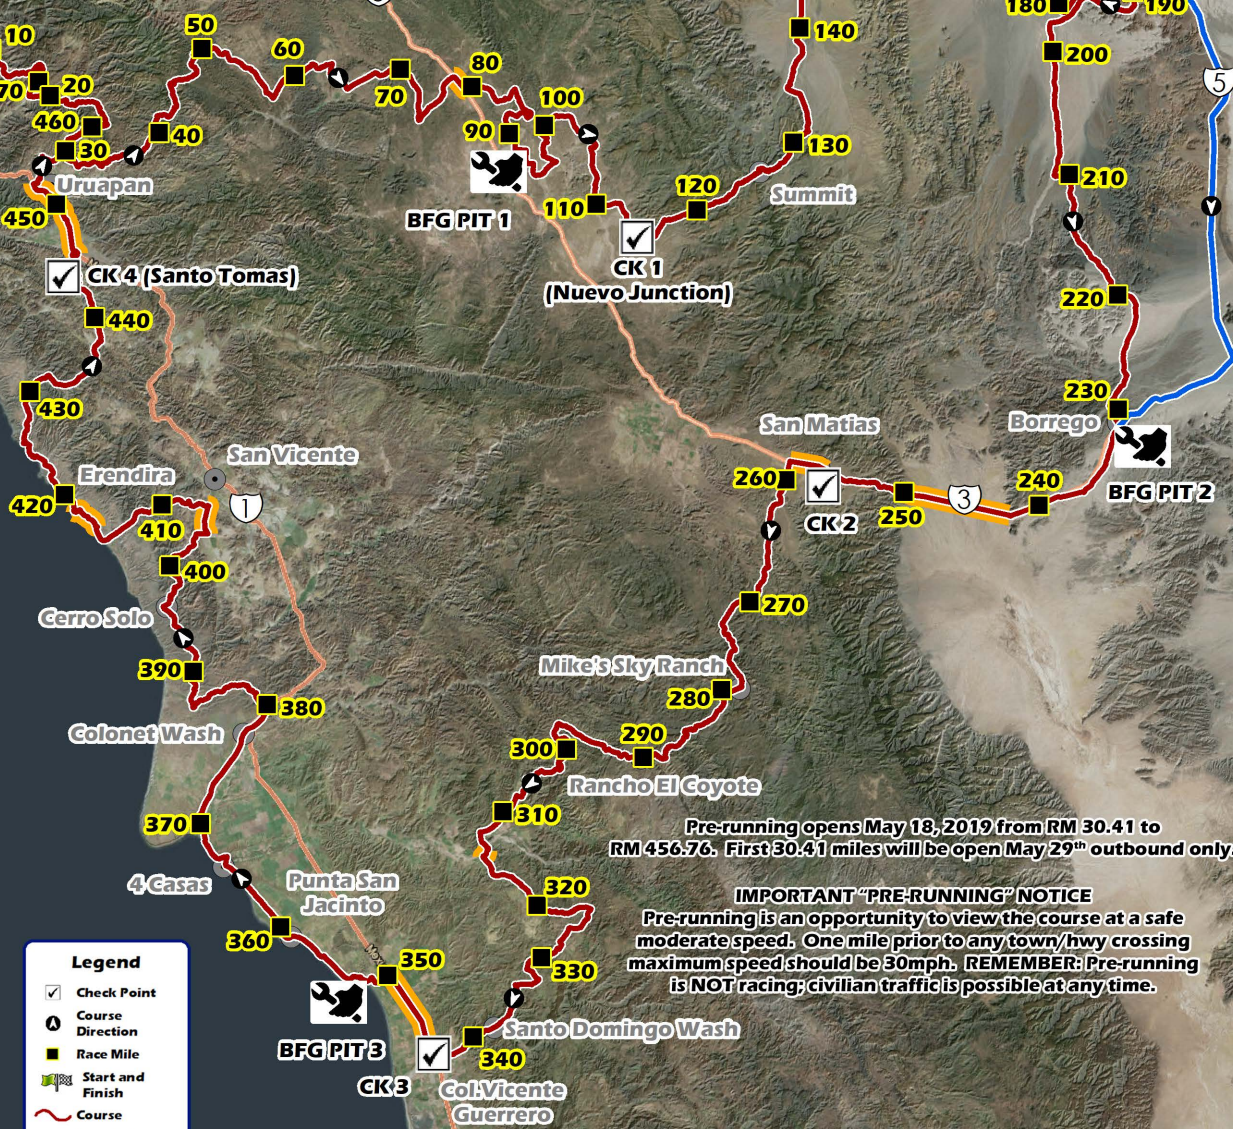

May 29<sup>th</sup> - June 2<sup>nd</sup>, 2019 in Ensenada, Baja California, Mexico

Single Loop Race, 487.11 Miles

Start and Finish in Ensenada

Map is presented by

**RONDO DEL VALLE**

**VR**

**Legend**

- ✓ Check Point
- ▲ Course Direction
- Race Mile
- 🚩 Start and Finish
- Course
- Speed Zone Area

Cohabuso Junction  
Sportman Short Cut (60 MPH Limit)

Pre-running opens May 18, 2019 from RM 30.41 to RM 456.76. First 30.41 miles will be open May 29<sup>th</sup> outbound only.

**IMPORTANT "PRE-RUNNING" NOTICE**  
Pre-running is an opportunity to view the course at a safe moderate speed. One mile prior to any town/hwy crossing maximum speed should be 30mph. REMEMBER: Pre-running is NOT racing; civilian traffic is possible at any time.

Pre Recorrido se abre Mayo 18, 2019 desde RM 30.41 a RM 456.76. Primero 30.41 millas se abirán May 29 solo para saliente.

**Aviso importante "pre-recorrido"**  
Pre-recorrido es la oportunidad para conocer el curso de este a una velocidad segura y moderada. Una milla antes de cualquier poblado, ciudad y cruces en carreteras la velocidad maxima sera de 30mph. Recuerde pre-recorrido no es un carrera, trafico civil es posible en cualquier momento.